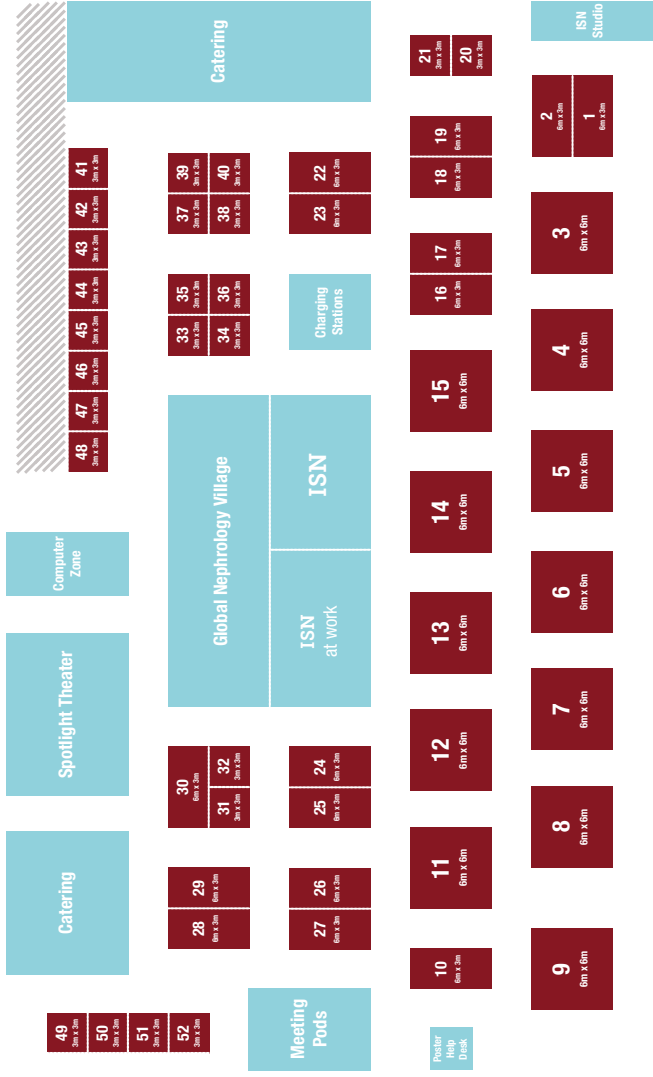

Walling required
(Minimum height 2.5m)

Poster Area

Poster Area

Entrance

Entrance

Entrance

Entrance